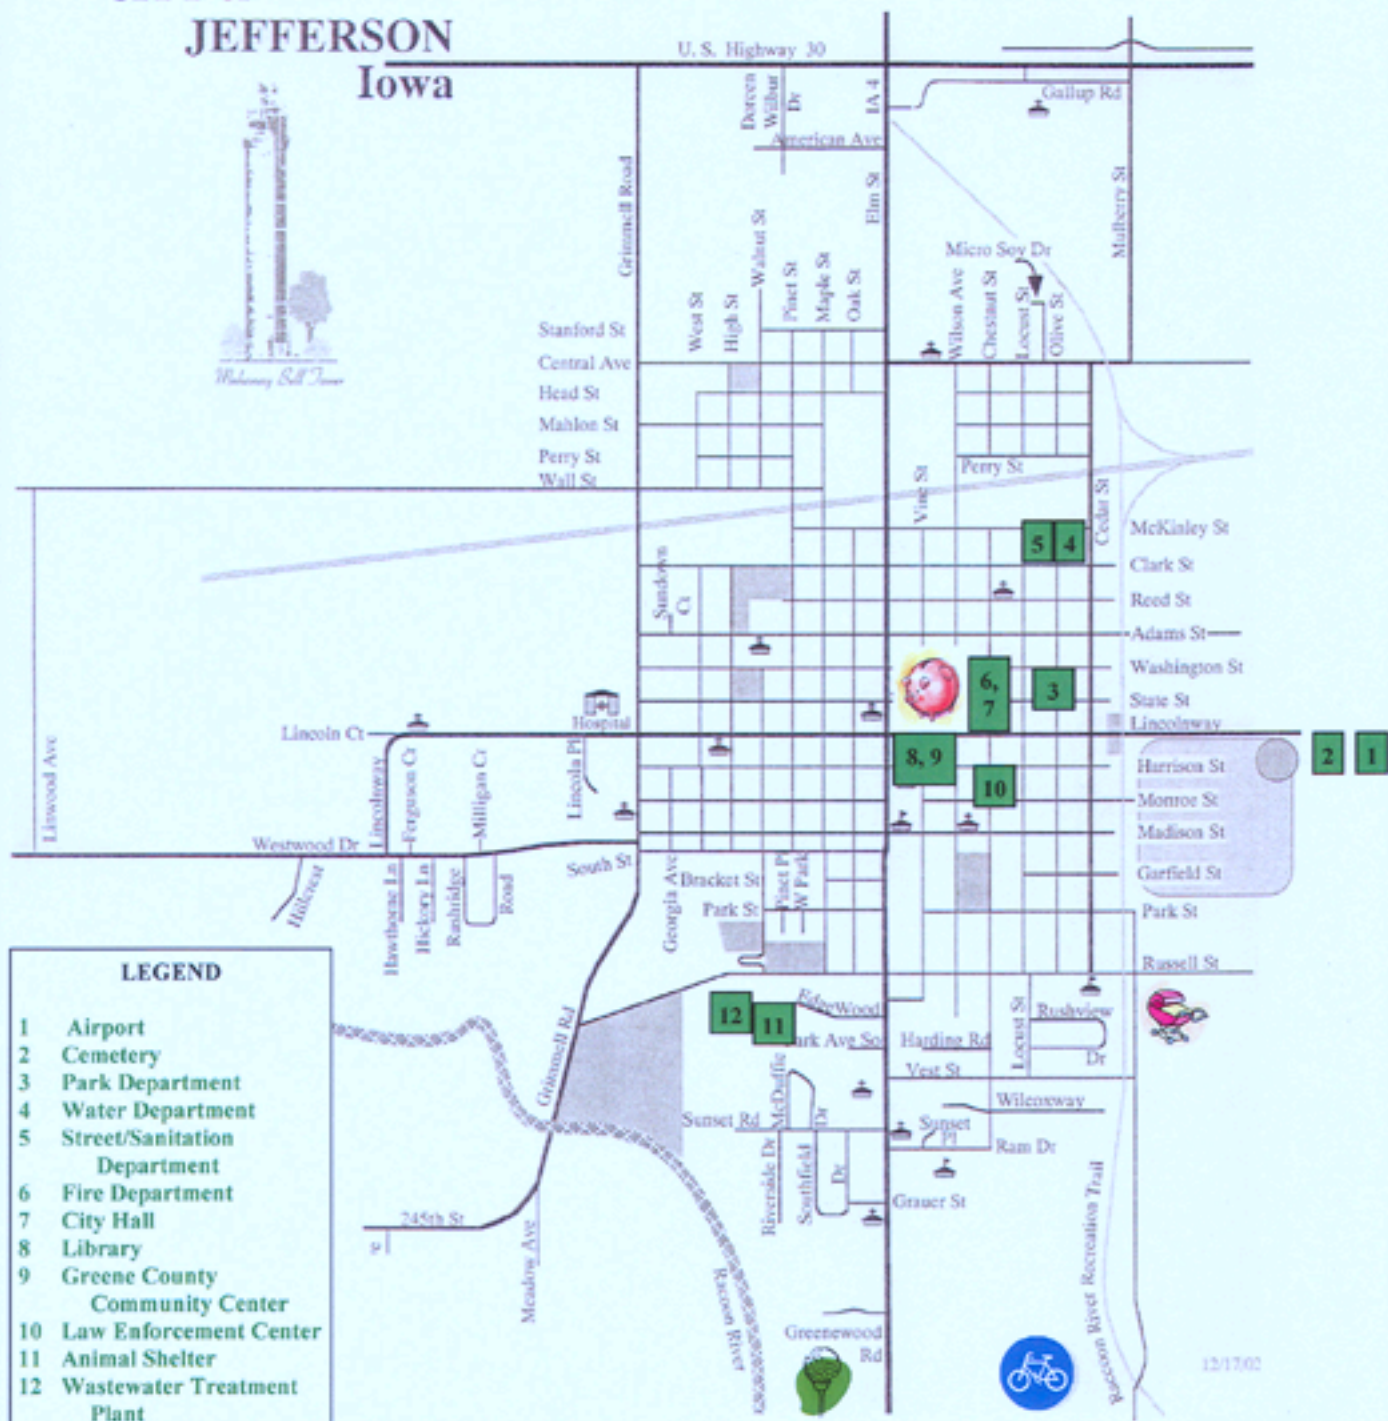

CITY of JEFFERSON Iowa

LEGEND	
1	Airport
2	Cemetery
3	Park Department
4	Water Department
5	Street/Sanitation Department
6	Fire Department
7	City Hall
8	Library
9	Greene County Community Center
10	Law Enforcement Center
11	Animal Shelter
12	Wastewater Treatment Plant

 City Facilities	 City Parks	 Raccoon River Valley Trail
 Financial Institutions	 Child Care Facility	 Raccoon Bend Golf Course